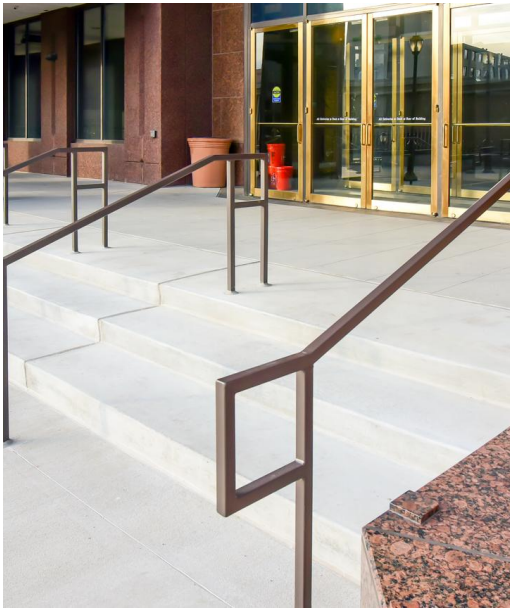

Exterior Deep Cleaning Services

Exterior Railings and Doorframes

Exterior Walls and Ledges

Exterior Facades

KC Restoration can deep clean and restore almost any type of exterior surface including limestone and metal. We employ proprietary methods and specialty deep cleaning materials that kill biological growth and atmospheric staining. These services provide an extended period of a clean appearance. Highly conscious of the long-term damage high volume water and chemical use can do, our team uses appropriate amounts of water, a hot water system and environmentally safe solutions.

Exterior Deep Cleaning Services

If your facility is in need of "deep clean" services for neglected exterior walls, handrails or entrance doors, KC Restoration can help.

Contact Russ Miller: Russ@kcrestoration.com or 913-732-9442