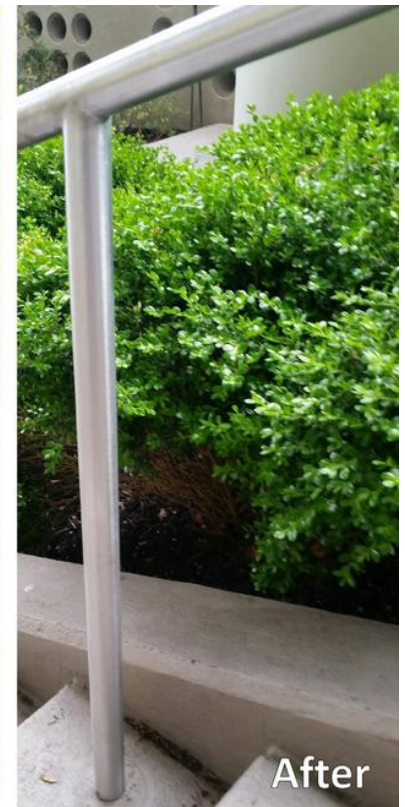

Exterior Deep Cleaning Services

If your facility is in need of "deep clean" services for neglected exterior walls, handrails or entrance doors, KC Restoration can help.

Contact Russ Miller: Russ@kcrestoration.com or 913-732-9442

www.kcrestoration.com

913-766-2200